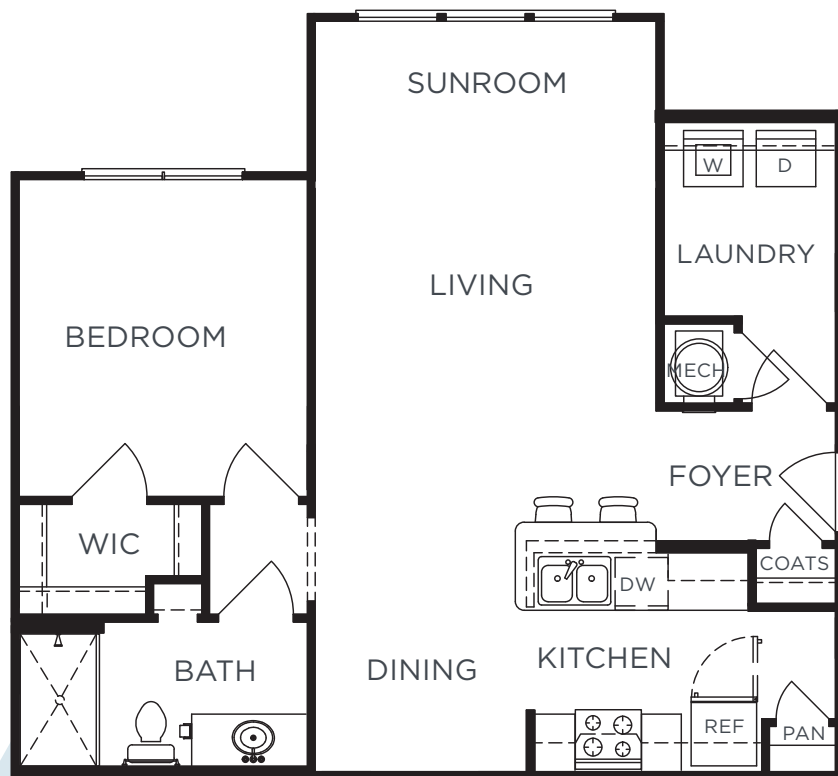

# UNIT A-2 SUNROOM

1 BEDROOM / 1 BATH / 822 SQ.FT.

[ExchangeOrangePark.com](http://ExchangeOrangePark.com)

*Features and floor plans may vary by location.*